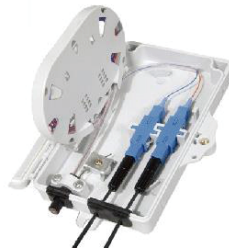

# Fiber Optic Terminal Box

## Description

FATB-4A

FATB-4B

FATB-4C

FATB-2A

FATB-2B

FATB-2C

FATB-2D

FATB-2E

FATB-1A

## Ordering Information

Model	Size:L*W*H(mm)	Max Capacity	Mounting Way	Color/Material
FATB-4A	186*116*41	SC Simplex 4 Fibers(1x1:4 Steel Tube Type)	Wall Mounting	Light Grey/PC+ABS
FATB-4B	100*80*28	SC Simplex 4 Fibers	Wall Mounting	White/Industrial ABS
FATB-4C	152*112*30	SC Simplex 4 Fibers	Wall Mounting	White/Industrial ABS
FATB-2A	130*84*24	SC Simplex 2 Fibers	Wall Mounting	White/Industrial ABS
FATB-2B	105*82*22	SC Simplex 2 Fibers	Wall Mounting	White/Industrial ABS
FATB-2C	86*86*27	SC Simplex 2 Fibers	Wall Mounting	White/Industrial ABS
		RJ11/RJ45 1 Fiber		
		SC Simplex 2 Fibers		
FATB-2D	168*102*32	SC Simplex 2 Fibers(1x1:2 Steel Tube Type)	Wall Mounting	Light Grey/PC+ABS
FATB-2E	90*50*18	SC Simplex 1 Fiber	Wall Mounting	White/Industrial ABS
FATB-1A	116*85*22	SC Simplex 1 Fiber	Wall Mounting	White/Industrial ABS