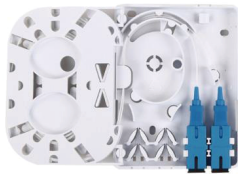

# Fiber Optic Terminal Box

## Description

FATB-4A

FATB-4B

FATB-4C

FATB-2A

FATB-2B

FATB-2C

FATB-2D

FATB-2E

FATB-1A

## Ordering Information

Model	Size:L*W*H(mm)	Max Capacity	Mounting Way	Color/Material
FATB-4A	186*116*41	SC Simplex 4 Fibers(1x1:4 Steel Tube Type)	Wall Mounting	Light Grey/PC+ABS
FATB-4B	100*80*28	SC Simplex 4 Fibers	Wall Mounting	White/Industrial ABS
FATB-4C	152*112*30	SC Simplex 4 Fibers	Wall Mounting	White/Industrial ABS
FATB-2A	130*84*24	SC Simplex 2 Fibers	Wall Mounting	White/Industrial ABS
FATB-2B	105*82*22	SC Simplex 2 Fibers	Wall Mounting	White/Industrial ABS
FATB-2C	86*86*27	SC Simplex 2 Fibers	Wall Mounting	White/Industrial ABS
		RJ11/RJ45 1 Fiber		
		SC Simplex 2 Fibers		
FATB-2D	168*102*32	SC Simplex 2 Fibers(1x1:2 Steel Tube Type)	Wall Mounting	Light Grey/PC+ABS
FATB-2E	90*50*18	SC Simplex 1 Fiber	Wall Mounting	White/Industrial ABS
FATB-1A	116*85*22	SC Simplex 1 Fiber	Wall Mounting	White/Industrial ABS