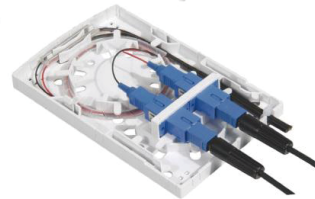

# Fiber Optic Terminal Box

## Description

FATB-4A

FATB-4B

FATB-4C

FATB-2A

FATB-2B

FATB-2C

FATB-2D

FATB-2E

FATB-1A

## Ordering Information

Model	Size:L*W*H(mm)	Max Capacity	Mounting Way	Color/Material
FATB-4A	186*116*41	SC Simplex 4 Fibers(1x1:4 Steel Tube Type)	Wall Mounting	Light Grey/PC+ABS
FATB-4B	100*80*28	SC Simplex 4 Fibers	Wall Mounting	White/Industrial ABS
FATB-4C	152*112*30	SC Simplex 4 Fibers	Wall Mounting	White/Industrial ABS
FATB-2A	130*84*24	SC Simplex 2 Fibers	Wall Mounting	White/Industrial ABS
FATB-2B	105*82*22	SC Simplex 2 Fibers	Wall Mounting	White/Industrial ABS
FATB-2C	86*86*27	SC Simplex 2 Fibers	Wall Mounting	White/Industrial ABS
		RJ11/RJ45 1 Fiber		
		SC Simplex 2 Fibers		
FATB-2D	168*102*32	SC Simplex 2 Fibers(1x1:2 Steel Tube Type)	Wall Mounting	Light Grey/PC+ABS
FATB-2E	90*50*18	SC Simplex 1 Fiber	Wall Mounting	White/Industrial ABS
FATB-1A	116*85*22	SC Simplex 1 Fiber	Wall Mounting	White/Industrial ABS