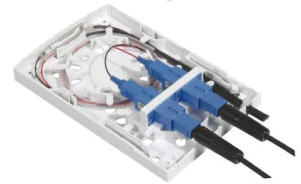

# Fiber Optic Terminal Box

## Description

FATB-4A

FATB-4B

FATB-4C

FATB-2A

FATB-2B

FATB-2C

FATB-2D

FATB-2E

FATB-1A

## Ordering Information

Model	Size:L*W*H(mm)	Max Capacity	Mounting Way	Color/Material
FATB-4A	186*116*41	SC Simplex 4 Fibers(1x1:4 Steel Tube Type)	Wall Mounting	Light Grey/PC+ABS
FATB-4B	100*80*28	SC Simplex 4 Fibers	Wall Mounting	White/Industrial ABS
FATB-4C	152*112*30	SC Simplex 4 Fibers	Wall Mounting	White/Industrial ABS
FATB-2A	130*84*24	SC Simplex 2 Fibers	Wall Mounting	White/Industrial ABS
FATB-2B	105*82*22	SC Simplex 2 Fibers	Wall Mounting	White/Industrial ABS
FATB-2C	86*86*27	SC Simplex 2 Fibers	Wall Mounting	White/Industrial ABS
		RJ11/RJ45 1 Fiber		
		SC Simplex 2 Fibers		
FATB-2D	168*102*32	SC Simplex 2 Fibers(1x1:2 Steel Tube Type)	Wall Mounting	Light Grey/PC+ABS
FATB-2E	90*50*18	SC Simplex 1 Fiber	Wall Mounting	White/Industrial ABS
FATB-1A	116*85*22	SC Simplex 1 Fiber	Wall Mounting	White/Industrial ABS